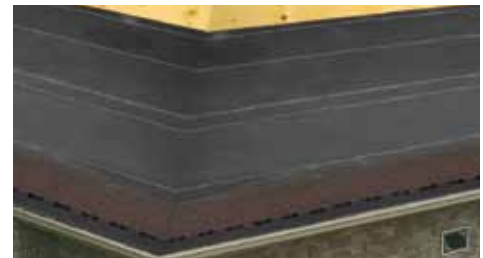

Leading Edge Plus... the latest evolution of starter strip.

As a roofing professional, you already know that starter strips help you do a better job. By installing them along the eaves and rakes, you have a straight guide for laying the first course of shingles and trimming the overlying courses. The sealant strip along their bottom edge creates a tight seal to protect shingle ends against wind damage and reduce shingle blow-offs. You no longer have to waste time and material cutting regular shingles to size.

So what is the advantage of using IKO's Leading Edge Plus starter strip shingles?

Leading Edge Plus is fast, easy and very convenient to apply. They can be used with any manufacturer's asphalt shingle, not just IKO's.

Leading Edge Plus starter strip "shingle" is perforated right down the middle so that you can get two starter strips out of each shingle! You don't even need a knife to cut it, which will save you valuable time during installation.

Leading Edge Plus gives you 36 starter strips per bundle; each shingle is more compact, yet yields twice as many strips. So you really can do more with less.

Try Leading Edge Plus on your next project and we think you'll agree.

SPECIFICATIONS	Length	39-3/8" (1000 mm)
	Width	6-5/8" (168 mm)
	Shingles per bundle	18
	Coverage per bundle	118 lin. ft. (36 lin. m)
	Bundles per skid	72

Miami-Dade approved. NOA # 11-0318.02 for product made in Brampton. Expiry date 05/12/16.

Note: All values shown are approximate.

Member of:

Find out more about our products now by talking to an IKO Sales Representative, your professional roofing contractor or contact us directly at: United States 1-888-IKO-ROOF (1-888-456-7663), Canada 1-855-IKO-ROOF (1-855-456-7663) or visit our web site at: www.iko.com

Note: The information in this literature is subject to change without notice. IKO assumes no responsibility for errors that may appear in this literature.