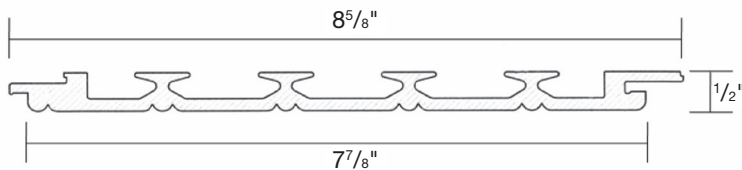

PermaPorch® Ceiling

- Pre-finished white
- Hidden Fastening (Blind Nail)
- Can be Installed on 24" Centers
- Can be easily painted

- 1 pc. (7⁷/₈" x 12') = 7.9 sq. ft. of Coverage
- 1 pc. (7⁷/₈" x 16') = 10.5 sq. ft. of Coverage

Pre-finished to match the PermaPorch® Railing, the PermaPorch® Ceiling is another low maintenance product in the HB&G PermaPorch® package. It can be used as a beaded ceiling, or as an accent to any room as a dramatic wainscoting. With the PermaPorch® Ceiling, you and your family will enjoy a seamless and stylish porch ceiling fo years to come. Once it's installed, it offers lasting beauty so you can sit back, relax, and enjoy the good life.