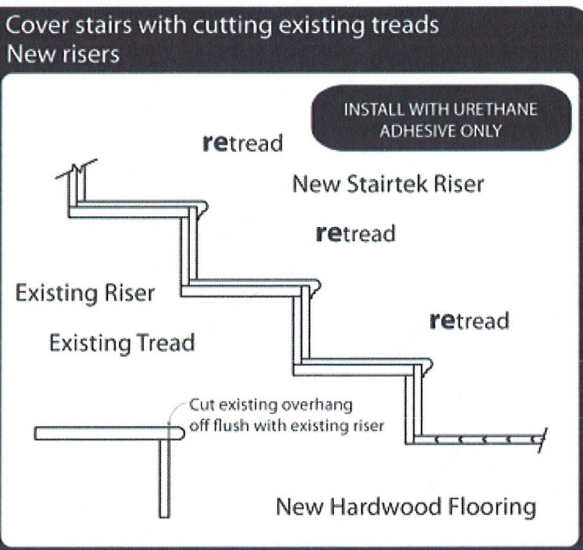

Option One

Option Two

Option Three

# 3 ways to INSTALL

- RED OAK
- WHITE OAK
- MAPLE
- BRAZILIAN CHERRY
- HICKORY

11.5" X 5/8" Retread

36" - 42" - 48" - 60"

ALSO AVAILABLE  
PREFINISHED

Available in 3 to 10 Days