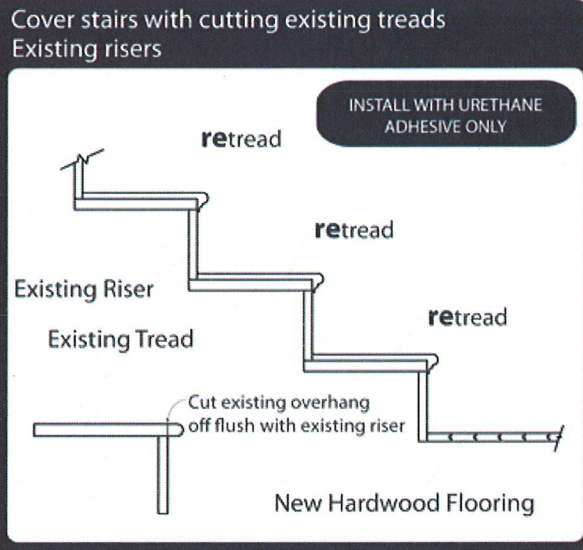

Option One

Option Two

Option Three

# 3 ways to INSTALL

- RED OAK
- WHITE OAK
- MAPLE
- BRAZILIAN CHERRY
- HICKORY

11.5" X 5/8" Retread

36" - 42" - 48" - 60"

ALSO AVAILABLE  
PREFINISHED

Available in 3 to 10 Days