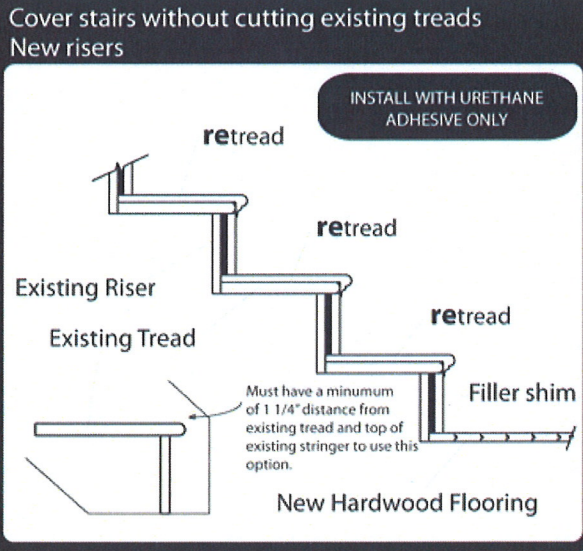

Option One

Option Two

Option Three

# 3 ways to INSTALL

- RED OAK
- WHITE OAK
- MAPLE
- BRAZILIAN CHERRY
- HICKORY

11.5" X 5/8" Retread

36" - 42" - 48" - 60"

ALSO AVAILABLE  
PREFINISHED

Available in 3 to 10 Days